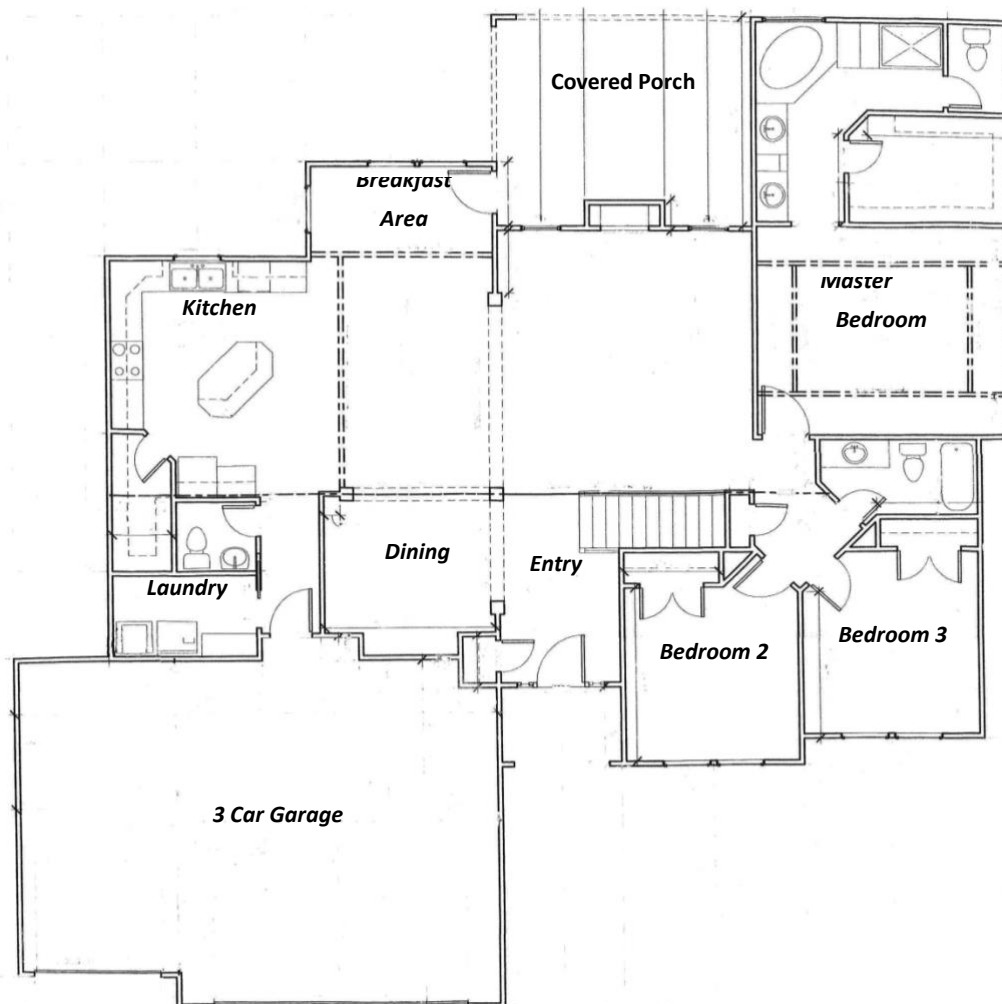

# Ranch

## *The Primrose Expanded* By McQueen Homes

*3 Bedroom, 2.1 Bath, 3 Car Garage, 2,050 sq ft (approx.)*

Visit us anytime at [www.Prairieridgespringhill.com](http://www.Prairieridgespringhill.com)

Tyler Grieve, 913.787.4120 or Toni Hoffman, 913.991.4194