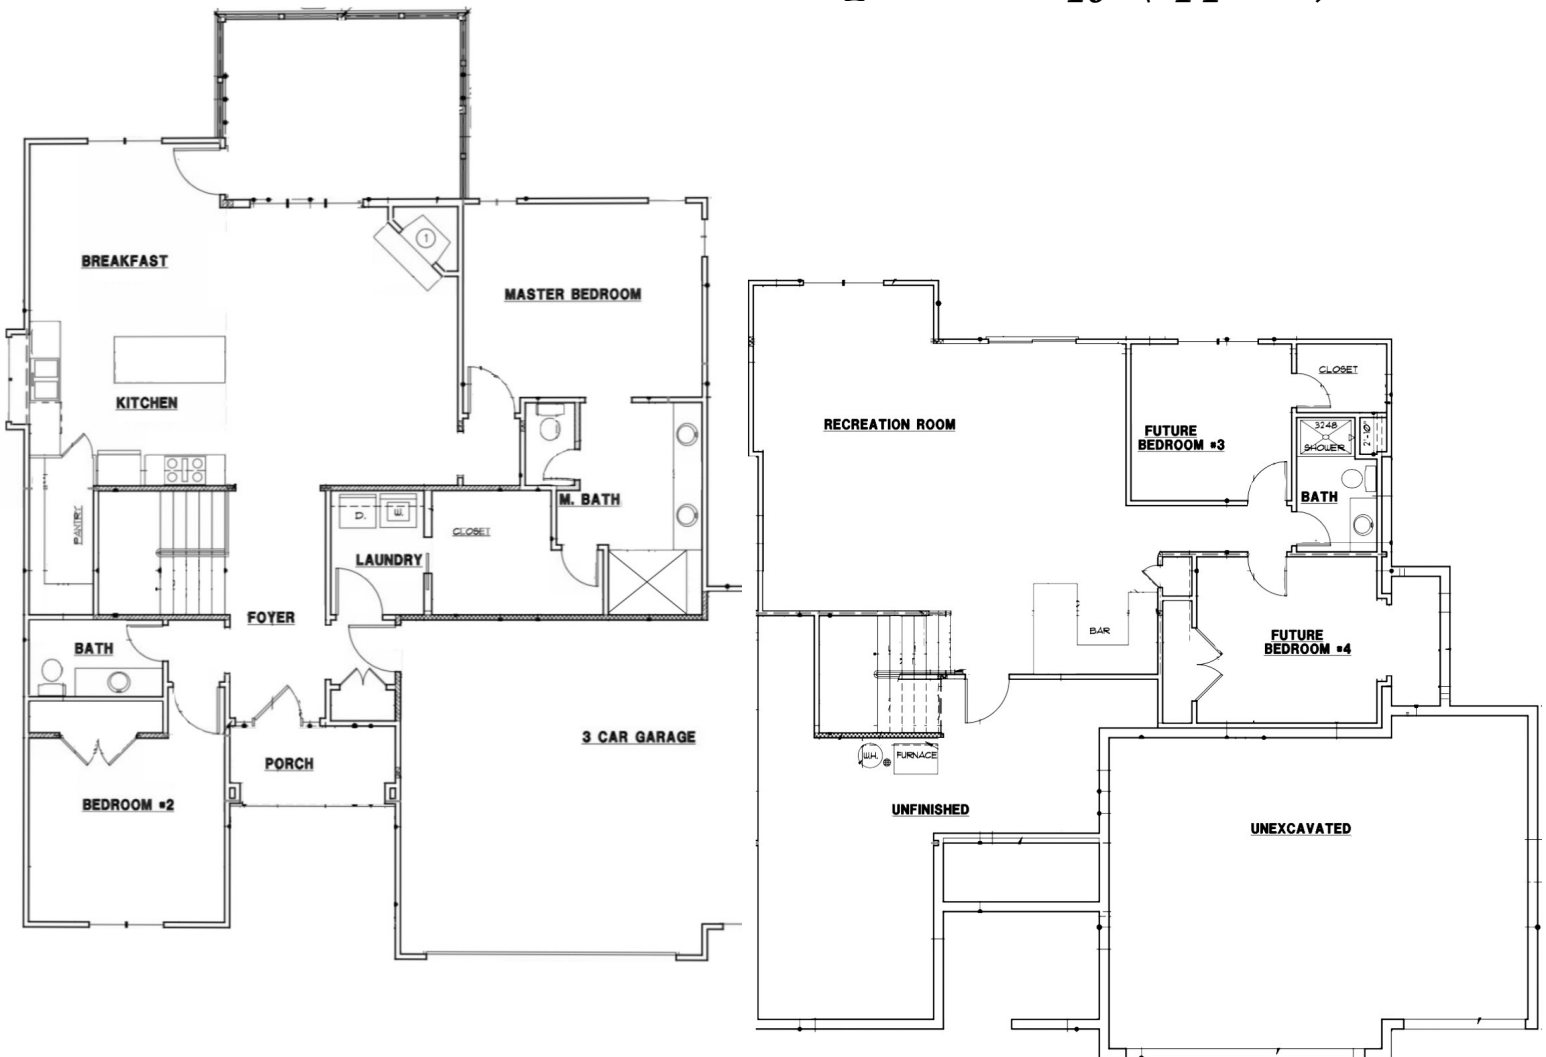

# Reverse 1.5 Story

*The Prairie Rose Reverse* by McQueen Homes

*Prairie Ridge*  
at Spring Hill

*4 Bedroom, 3 Bath, 3 Car Garage, 2,690 sq ft (approx.)*

Visit us anytime at [www.Prairieridgespringhill.com](http://www.Prairieridgespringhill.com)  
Tyler Grieve, 913.787.4120 or Toni Hoffman, 913.991.4194