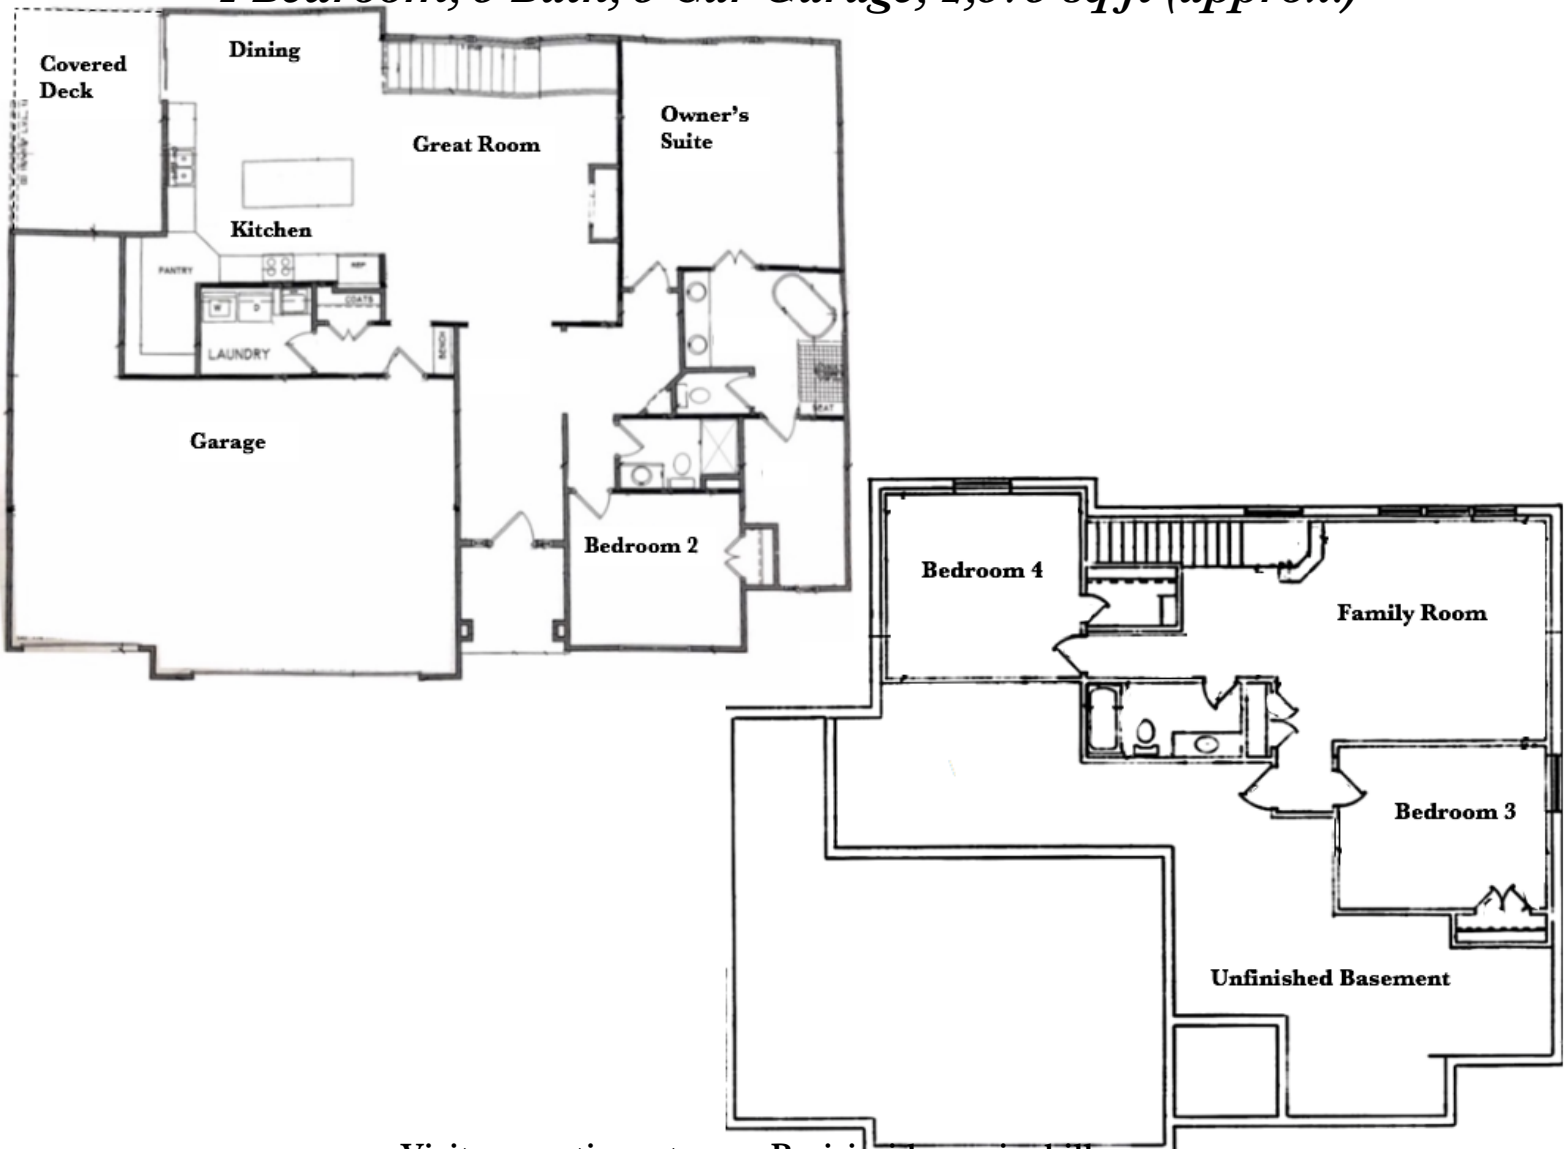

*Reverse 1.5 Story*

*The Cole Reverse* by Daniels Homes

*Prairie Ridge*  
at Spring Hill

*4 Bedroom, 3 Bath, 3 Car Garage, 2,573 sq ft (approx.)*

Visit us anytime at [www.Prairieridgespringhill.com](http://www.Prairieridgespringhill.com)  
Tyler Grieve, 913.787.4120 or Toni Hoffman, 913.991.4194