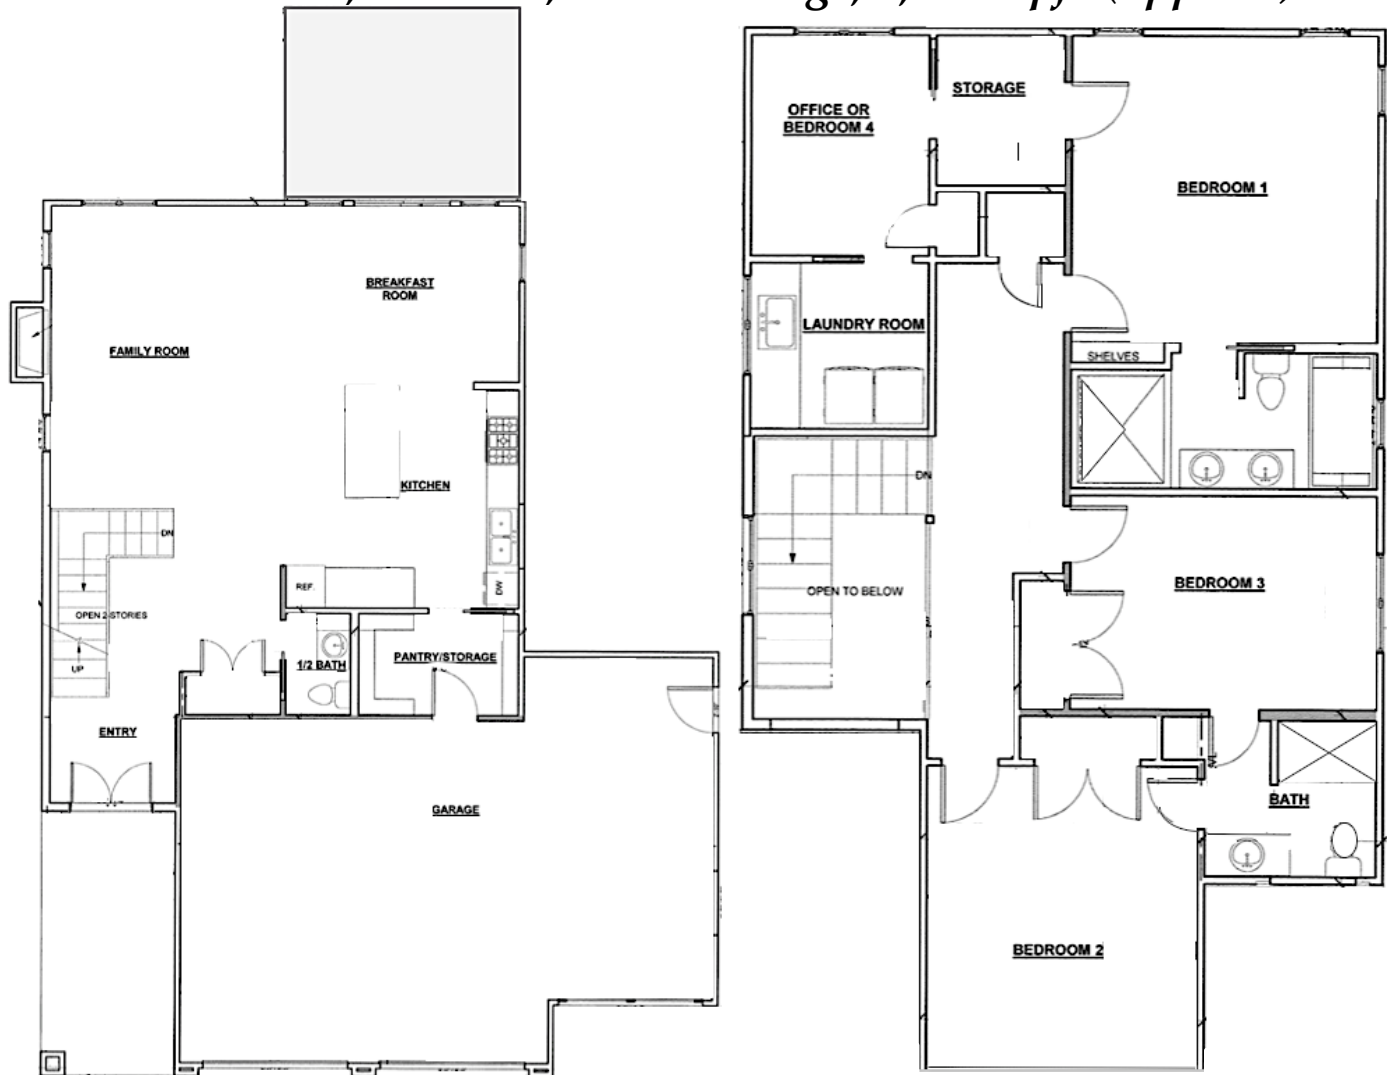

# 2 Story

*The Delaney* By LG Homes

*Prairie Ridge*  
at Spring Hill

**4 Bedroom, 3.1 Bath, 3 Car Garage, 3,000 sq ft (approx.)**

Visit us anytime at [www.Prairieridgespringhill.com](http://www.Prairieridgespringhill.com)